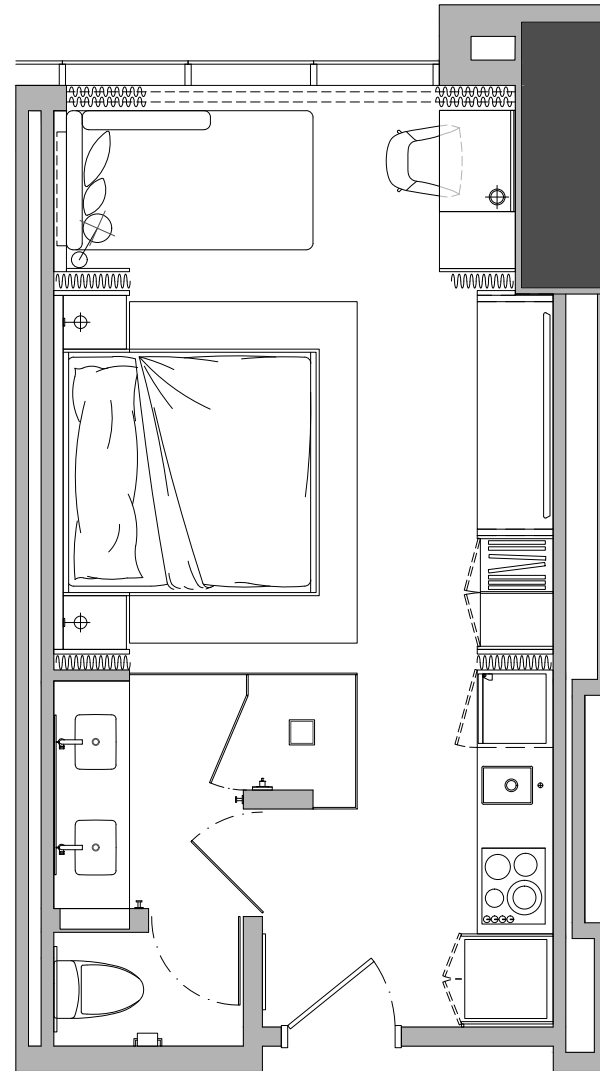

LEGACY

HOTEL & RESIDENCES

UNIT A1

Studio | 1 Bath

Total: 346 sq. ft. | 32 m²

SALES & MARKETING BY
ONEWORLD
PROPERTIES